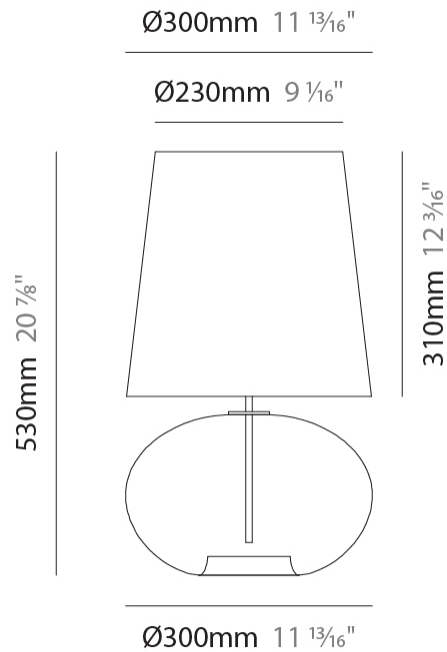

PARIGI CIPOLLA PORTABLE

D144009-

base number Finish
Options

PROJECT
TYPE
SPECIFIER
QUANTITY
DATE

1. To build a product code in our configurator select the specify button on the base model # product page
2. To build a manual product code on this datasheet choose from the options listed below in blue font and add the suffix to the base model #

GENERAL

Series: Parigi Cipolla
Brand: Cangini & Tucci
Division: Design
Mounting Type: Portable
Mounting Location: Table
Subcategory: Ambient

PHYSICAL

Shape: Sphere
Diameter (mm): 300
Diameter (in): 11 ¹³/₁₆"
Height (mm): 530
Height (in): 20 ⁷/₈"
Light Distribution: Omnidirectional
Weight (kg): 1.65
Weight (lbs): 3.64
Fixture Finish: [AMB](#) / [GRN](#) / [PNK](#) / [RUB](#) / [SKB](#) / [SMK](#) / [TOB](#) / [TRA](#)
Holder Finish: CHR
Fixture Material: Glass / Metal

ELECTRICAL

Number of Lamps: 1
Lamp Type: LED Retrofit
Bulb Included: Bulb Not Included
Max. Wattage Per Lamp (W): 7
Lamp Base: E26
Input Voltage (V): 120
Upon Request: 277Vac / GU24

LED

OPTICAL

RATINGS AND CERTIFICATIONS

Certified By: Certified for North American Standards
IP rating: IP20