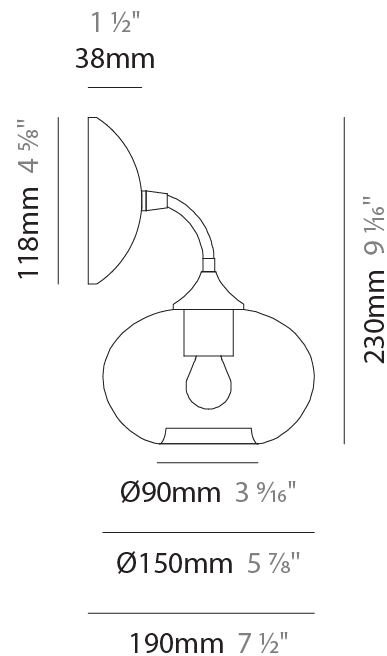

PARIGI CIPOLLA SURFACE

D143014-

base number   Finish
Options

1. To build a product code in our configurator select the specify button on the base model # product page
2. To build a manual product code on this datasheet choose from the options listed below in blue font and add the suffix to the base model #

GENERAL

Series: Parigi Cipolla
Brand: Cangini & Tucci
Division: Design
Mounting Type: Surface
Mounting Location: Wall
Subcategory: Ambient

PHYSICAL

Shape: Sphere
Length (mm): 150
Length (in): 5 ⁷/₈
Height (mm): 230
Depth (mm): 190
Height (in): 9 ¹/₁₆
Depth (in): 7 ¹/₂
Light Distribution: Omnidirectional
Weight (kg): 0.45
Weight (lbs): 0.99
Fixture Finish: [AMB / GRN / PNK / RUB / SKB / SMK / TOB / TRA](#)
Holder Finish: CHR
Fixture Material: Glass / Metal

ELECTRICAL

Number of Lamps: 1
Lamp Type: LED Retrofit
Bulb Included: Bulb Not Included
Max. Wattage Per Lamp (W): 4
Lamp Base: E12
Input Voltage (V): 120

LED

OPTICAL

RATINGS AND CERTIFICATIONS

Certified By: Certified for North American Standards
IP rating: IP20