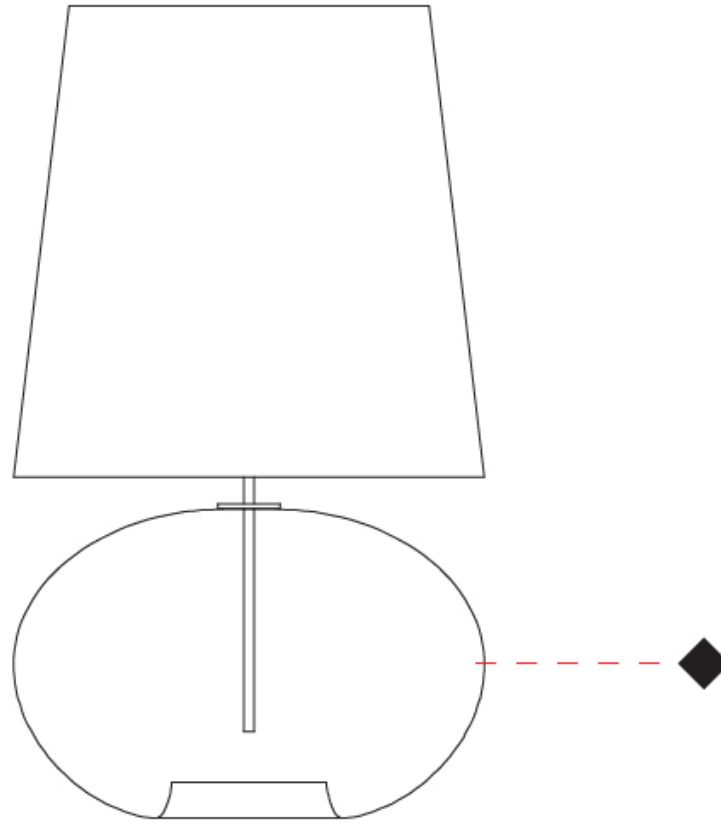

PARIGI CIPOLLA PORTABLE

D144010-

PROJECT

TYPE

SPECIFIER

QUANTITY

DATE

D