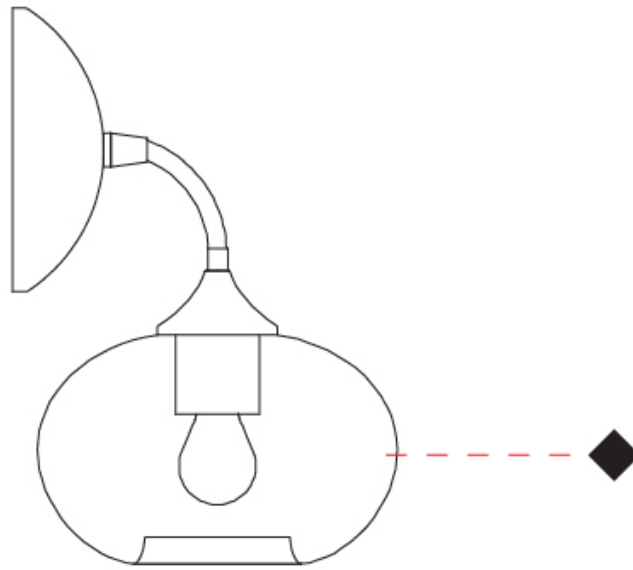

D143014-

PROJECT

TYPE

SPECIFIER

QUANTITY

DATE

D