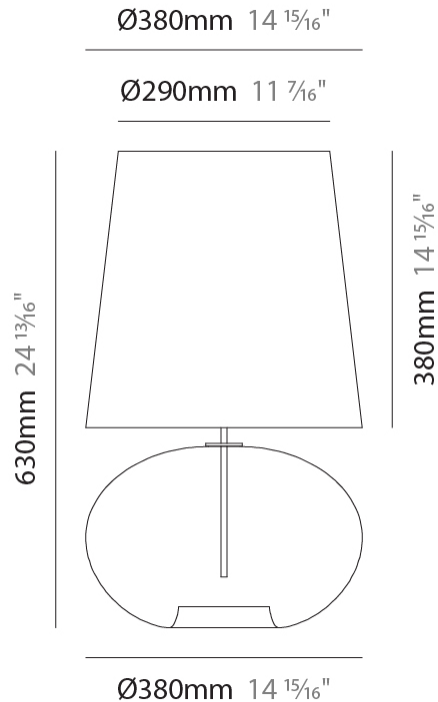

PARIGI CIPOLLA PORTABLE

D144010-

base number Finish
Options

PROJECT
TYPE
SPECIFIER
QUANTITY
DATE

1. To build a product code in our configurator select the specify button on the base model # product page
2. To build a manual product code on this datasheet choose from the options listed below in blue font and add the suffix to the base model #

GENERAL

Series: Parigi Cipolla
Brand: Cangiini & Tucci
Division: Design
Mounting Type: Portable
Mounting Location: Table
Subcategory: Ambient

PHYSICAL

Shape: Sphere
Diameter (mm): 380
Diameter (in): 14 ¹⁵/₁₆"
Height (mm): 630
Height (in): 24 ¹³/₁₆"
Light Distribution: Omnidirectional
Weight (kg): 2.64
Weight (lbs): 5.82
Fixture Finish: [AMB](#) / [GRN](#) / [PNK](#) / [RUB](#) / [SKB](#) / [SMK](#) / [TOB](#) / [TRA](#)
Holder Finish: CHR
Fixture Material: Glass / Metal

ELECTRICAL

Number of Lamps: 1
Lamp Type: LED Retrofit
Bulb Included: Bulb Not Included
Max. Wattage Per Lamp (W): 7
Lamp Base: E26
Input Voltage (V): 120
Upon Request: 277Vac / GU24

LED

OPTICAL

RATINGS AND CERTIFICATIONS

Certified By: Certified for North American Standards
IP rating: IP20