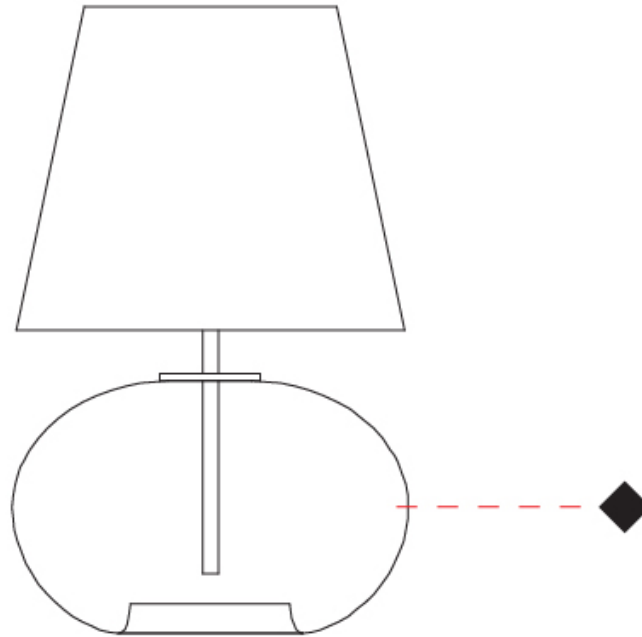

PARIGI CIPOLLA PORTABLE

D144008-

PROJECT

TYPE

SPECIFIER

QUANTITY

DATE

D