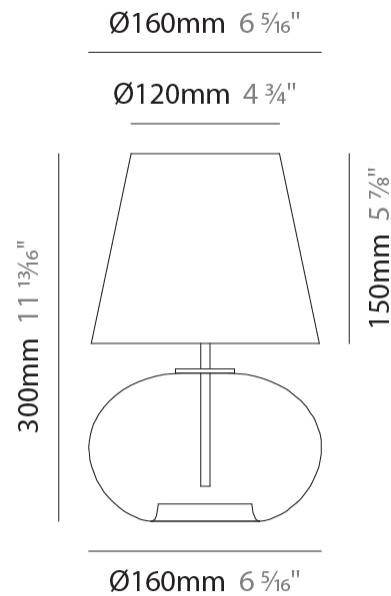

PARIGI CIPOLLA PORTABLE

D144008-

base number   Finish
Options

PROJECT	_____
TYPE	_____
SPECIFIER	_____
QUANTITY	_____
DATE	_____

1. To build a product code in our configurator select the specify button on the base model # product page
2. To build a manual product code on this datasheet choose from the options listed below in blue font and add the suffix to the base model #

GENERAL

Series: Parigi Cipolla
Brand: Cangini & Tucci
Division: Design
Mounting Type: Portable
Mounting Location: Table
Subcategory: Ambient

PHYSICAL

Shape: Sphere
Diameter (mm): 160
Diameter (in): 6 5/16
Height (mm): 300
Height (in): 11 13/16
Light Distribution: Omnidirectional
Weight (kg): 0.52
Weight (lbs): 1.15
Fixture Finish: [AMB](#) / [GRN](#) / [PNK](#) / [RUB](#) / [SKB](#) / [SMK](#) / [TOB](#) / [TRA](#)
Holder Finish: CHR
Fixture Material: Glass / Metal

ELECTRICAL

Number of Lamps: 1
Lamp Type: LED Retrofit
Bulb Included: Bulb Not Included
Max. Wattage Per Lamp (W): 4
Lamp Base: E12
Input Voltage (V): 120

LED

OPTICAL

RATINGS AND CERTIFICATIONS

Certified By: Certified for North American Standards
IP rating: IP20