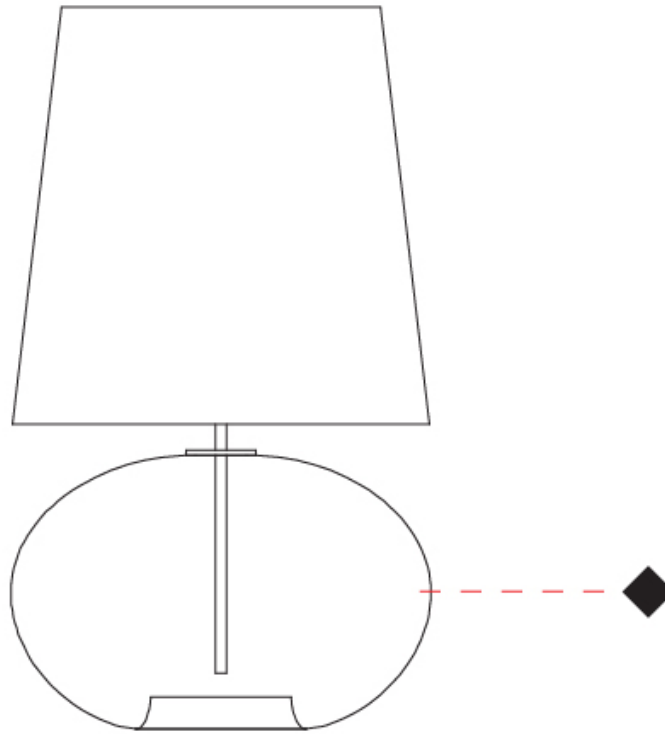

PARIGI CIPOLLA PORTABLE

D144009-

PROJECT	_____
TYPE	_____
SPECIFIER	_____
QUANTITY	_____
DATE	_____

D